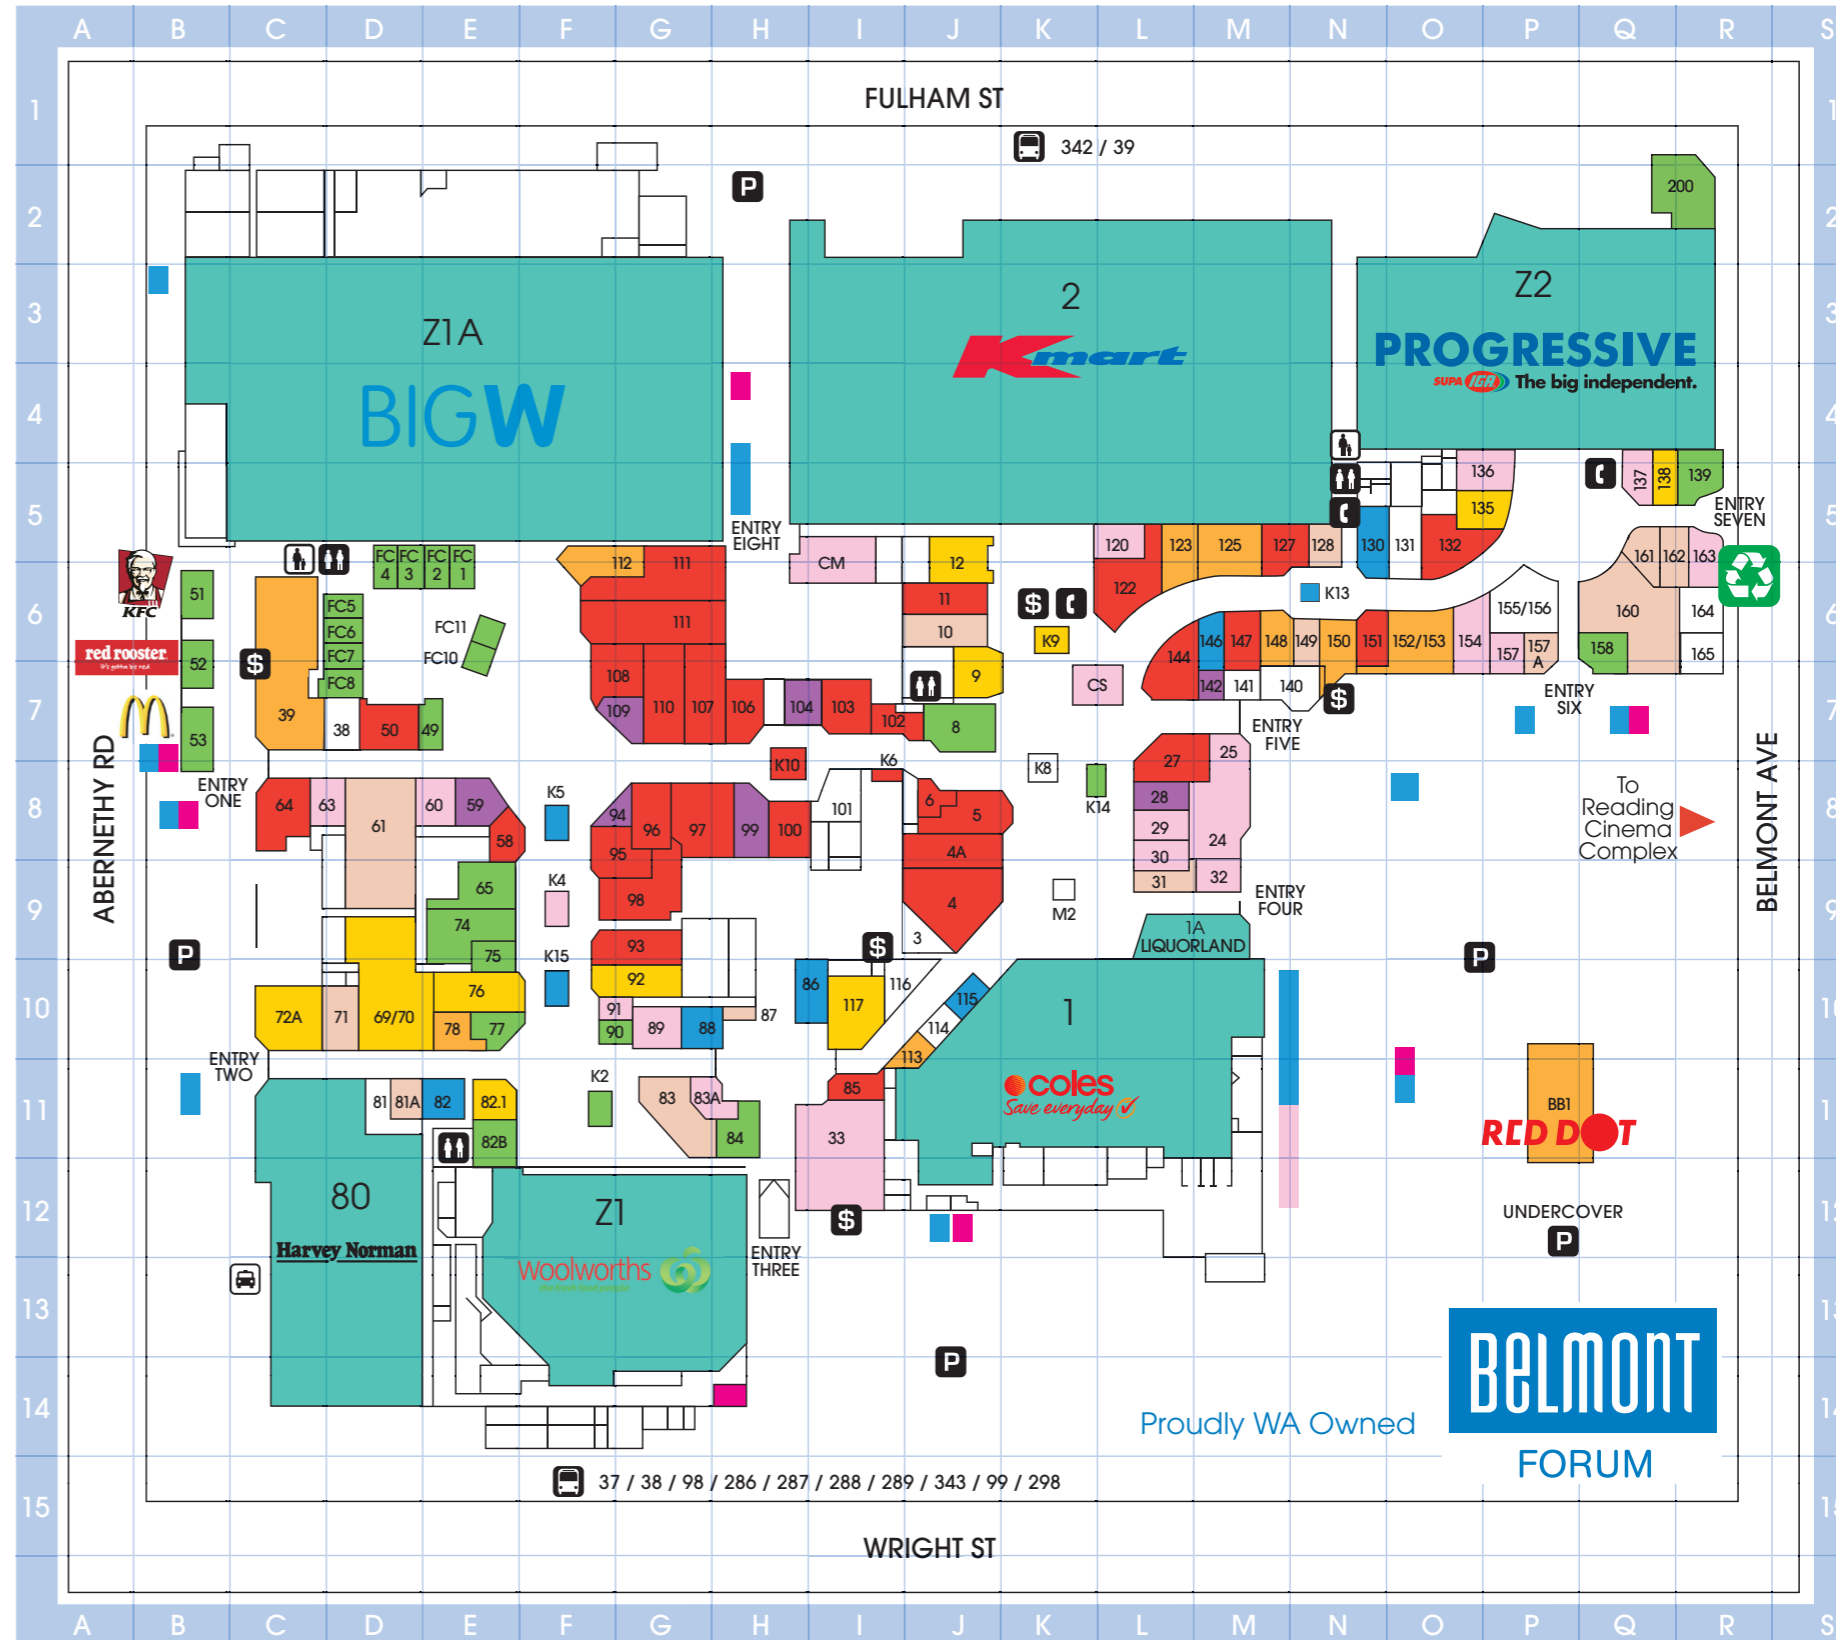

Food Court			
FC3	BBQ Kebab	D6	9477 3370
FC5	Bucking Bull	D6	9277 2911
FC11	Café Mozart	E6	9277 2882
FC8	Chinese Canton	D7	0411 963 875
FC2	Croissant Express	E6	9478 3755
FC6	Fish 'n Chicks	D6	9478 3599
FC7	Maya Masala	D6	9478 5355
FC10	Nishiki	E6	9277 7668
FC4	Pure & Natural	D6	9475 0515
FC1	Sarpino's Pizzeria	E6	9277 9963

Restaurant & Take-Away			
49	Amano Gelato	E7	9277 6765
K16	Boost Juice	F7	9479 6217
84	Cafe Shangri-La	H11	9478 1168
K14	Coffee Club	K8	9277 6695
51	KFC	B6	9478 3386
53	McDonald's	B7	9478 1373
K2	Michel's Patisserie	F11	9277 7087
138	Mikasa Sushi	R5	9478 6355
8	Miss Maud	J7	9478 1717
200	Nando's	R2	9479 5544
90	Puffin Donuts	F10	9478 1300
52	Red Rooster	B6	9277 6899

General			
88	ABC Florist	G10	9277 3424
K13	Allphones	N6	9478 6888
86	Belmont Pet Shop	I10	9478 3993
82	Fone Zone	E11	9277 2211
K9	Here's Luck Lottery	K6	9277 7101
146	Optus World	M6	9277 3611
115	Smokemart & Gifbox	J10	9277 2900
K15	Telechoice	F10	9277 8470
130	The Telstra Shop	N5	9477 5088
K5	3 Mobile	F8	9477 5377
12	Vodafone	J5	9479 6844

Services			
24/25	Australia Post	M8	9237 4750
154	Bank of Queensland	O6	9479 4644
CM	Centre Management	I5	9277 6544
137	Cobbler Extra	Q5	9479 4066
CS	Customer Service Centre (CS)	K7	9478 2152
29	Flight Centre	L8	9475 0033
63	Harvey World Travel	D8	9479 1933
83A	Jetset Travel	G11	9277 7411
136	Just Spectacles	P4	9477 2444
91	Looksmart Alterations	F10	9478 5855
30	Medicare	L8	132 011
K4	Mike's Multi Service	I8	9277 2485

60	OPSM	E8	9277 6023
120	Police & Nurses Credit Society	L5	9265 7101
89	Specsavers	G10	9277 7361
163	The Green Room Recycling Station	R5	9277 6544
32	The Professionals	M9	9277 8877
157	Ultra Care Drycleaners	P6	9478 2216
33	Westpac Bank	I11	9259 3922
Fresh Food			
75	Bakers Delight	E9	9478 4161
158	Brumby's	Q6	9477 4747
74	Family Fresh F&V	E9	9479 5022
77	Lenard's Poultry	E10	9479 5171
82B	Stay Healthy	E11	9277 3839
65	Tom's Meat Markets	E9	9277 3945

Variety			
69/70	Dick Smith Electronics	D10	9478 1664
9	EB Games	J6	9479 7817
BB1	Red Dot Mega Store	P11	9478 5540
92	Sanity	G10	9479 6092
117	The Five 2 Three Dollar Stall	I10	9477 1107
Personal Care			
83	Amcal Chemist	G11	9277 7771
61	Priceline	D8	9478 5262
160	Terry White Chemists	Q6	9277 8166
Newsagency & Books			
125	Angus & Robertson	M5	9478 3855
152/153	Belmont News	O6	9277 4549
113	Forum Book Exchange	J10	9478 1345
78	Winner's Circle	E10	9277 4074

Map Legend

$	ATMs	♻️	The Green Room Recycling Station
👤	Parenting Room	🚕	Taxi Rank
🚻	Toilets	🚌	Bus Stop
☎️	Public Phones	🅅	Easy access parking bays (38)
P	Parking	👶	Parents with prams bays

DISCOVER BELMONT FORUM AT
WWW.BELMONTFORUM.COM.AU